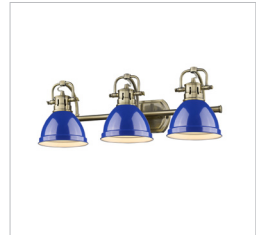

3602-BA3 AB-BE

GoldenLighting.com | TOLL FREE: 800.277.0979 | FAX: 850.877.1346 | EMAIL: cs@goldenlighting.com

Dimensions and specifications are approximate and based on the most current information possible at the time of publication. Golden Lighting reserves the right to make design changes and modifications without prior notice. Golden Lighting products are UL/CUL approved. Unless otherwise noted as pending, Wattages stated are the maximum recommended; however, lower wattages may be used. Bulbs are not included unless otherwise noted. Larger fixtures may require reinforced outlet boxes and additional support. Receipt or possession of this catalog does not constitute an agreement to sell.